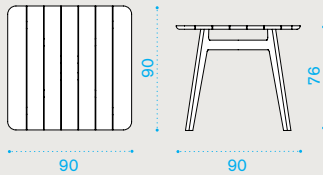

## Square dining table 90x90

- KNTPQT1 Teak
- KNTPQT5 Pickled teak
- COVER124 Rain cover 91 x 91 h75

⚖️ → 17 | 🪑 → 4 | 📦 → 1 | 📦 H 15 D 98 L 112 | ⚖️ → 21,5