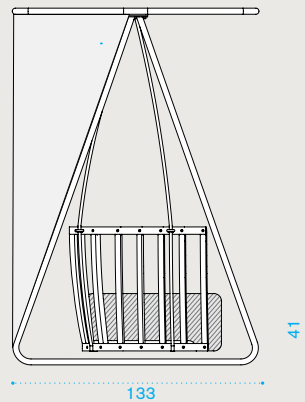

## Porch swing

SWDOD48T5

Pickled teak + metal sepia black

SWCUD2AW24

Cushion, (seat+2 back) nature grey

→ 84 | → sofa H 73 D 87 L 173 → swing H 42 D 137 L 194 → 106