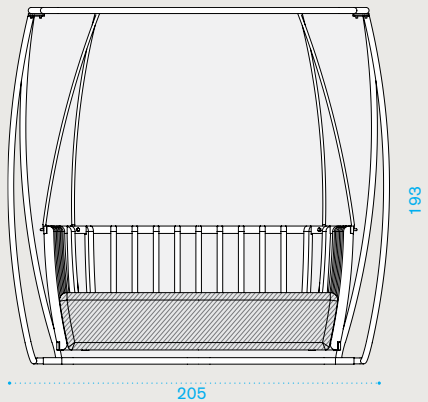

## Porch swing

SWDOD48T5

Pickled teak + metal sepia black

SWCUD2AW24

Cushion, (seat+2 back) nature grey

→ 84 | → sofa H 73 D 87 L 173 → swing H 42 D 137 L 194 → 106