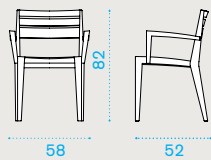

Ribot — design by Marc Sadler

Material

Natural
Teak

Fabrics

Acrylic
Nature Grey

Dining armchair

Item

● RBPDT1

● RBCUSEAW24

Description

Teak

Cushion, seat, nature grey

⚖️ → 7,5 | 🪑 | 📦 → 4 | 📏 H 106 D 69 L 79 | ⚖️ → 43