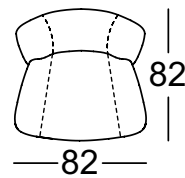

TECHNICAL DATA

ROLF BENZ 383

- Nosag spring support
- Body with foam-moulded metal inner frame
- Cover quilted underneath with non-woven polyester
- Leg metal optionally:
  - Smooth aluminium, powdercoated, matt RAL 7022 Umbra grey
  - Smooth steel, powder-coated, matt RAL 9017 Traffic black
  - Steel high-gloss chrome

! Wave formation and depressions in the seat area are unavoidable, due to comfort and design reasons, even in high quality Rolf Benz upholstered furniture. All measurements are approximate.

Armchair

**ROLF
BENZ**