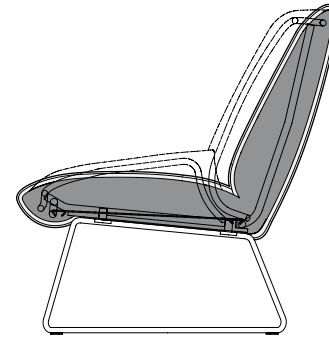

# ROLF BENZ 383

- Nosag spring support
- Body with foam-moulded metal inner frame
- Cover quilted underneath with non-woven polyester
- Leg metal optionally:
  - Smooth aluminium, powdercoated, matt RAL 7022 Umbra grey
  - Smooth steel, powder-coated, matt RAL 9017 Traffic black
  - Steel high-gloss chrome

! Wave formation and depressions in the seat area are unavoidable, due to comfort and design reasons, even in high quality Rolf Benz upholstered furniture. All measurements are approximate.

Armchair

**ROLF  
BENZ**