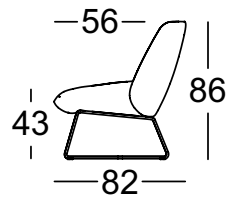

# ROLF BENZ 383

- Nosag spring support
- Body with foam-moulded metal inner frame
- Cover quilted underneath with non-woven polyester
- Leg metal optionally:
  - Smooth aluminium, powdercoated, matt RAL 7022 Umbra grey
  - Smooth steel, powder-coated, matt RAL 9017 Traffic black
  - Steel high-gloss chrome

! Wave formation and depressions in the seat area are unavoidable, due to comfort and design reasons, even in high quality Rolf Benz upholstered furniture. All measurements are approximate.

Armchair

**ROLF  
BENZ**