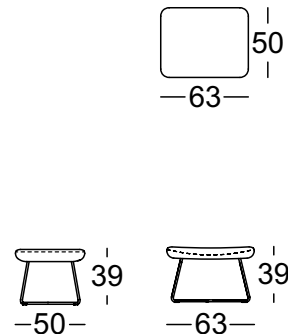

TECHNICAL DATA

ROLF BENZ 383

- Nosag spring support
- Body with foam-moulded metal inner frame
- Cover quilted underneath with non-woven polyester
- Leg metal optionally:
  - Smooth aluminium, powdercoated, matt RAL 7022 Umbra grey
  - Smooth steel, powder-coated, matt RAL 9017 Traffic black
  - Steel high-gloss chrome

! Wave formation and depressions in the seat area are unavoidable, due to comfort and design reasons, even in high quality Rolf Benz upholstered furniture. All measurements are approximate.

Footstool

**ROLF
BENZ**