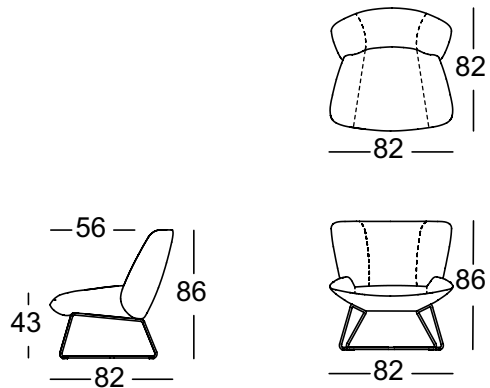

# ROLF BENZ 383

- Nosag spring support
- Body with foam-moulded metal inner frame
- Cover quilted underneath with non-woven polyester
- Leg metal optionally:
  - Smooth aluminium, powdercoated, matt RAL 7022 Umbra grey
  - Smooth steel, powder-coated, matt RAL 9017 Traffic black
  - Steel high-gloss chrome

! Wave formation and depressions in the seat area are unavoidable, due to comfort and design reasons, even in high quality Rolf Benz upholstered furniture. All measurements are approximate.

Armchair

Footstool