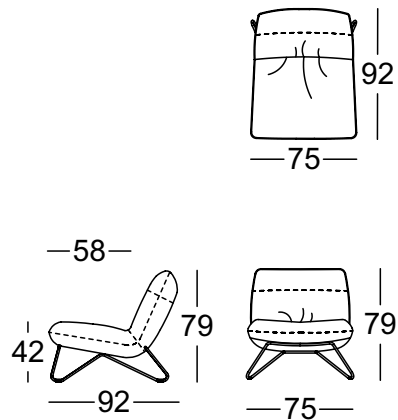

# ROLF BENZ 394

- Nosag spring support
- Body with foam-moulded metal inner frame
- Upholstery cover glued-on non-woven polyester
- Frame metal, optionally:
  - Smooth steel, powder-coated, matt:
    - RAL 7022 Umbra grey
    - Steel high-gloss chrome
- Footstool optionally down to the ground or metal base frame

! Wave formation and depressions in the seat area are unavoidable, due to comfort and design reasons, even in high quality Rolf Benz upholstered furniture. All measurements are approximate.

Armchair

**ROLF  
BENZ**